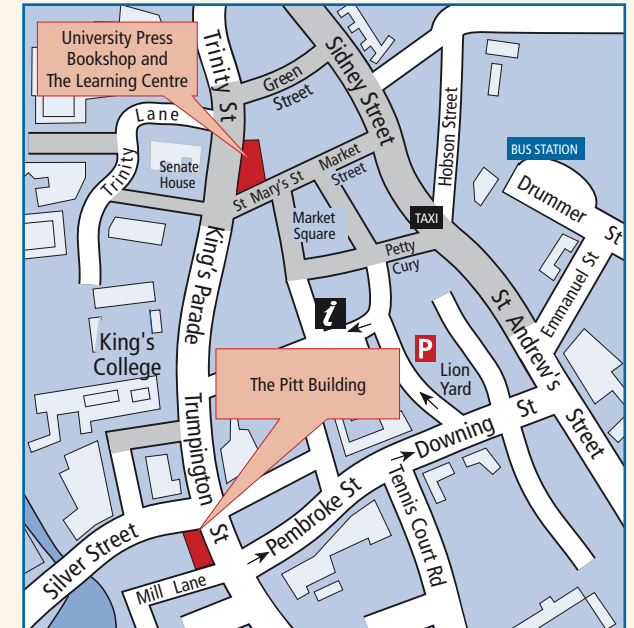

How to find us

By car

There is designated parking for visitors on the Shaftesbury Road site.

If you are visiting the Pitt Building, Cambridge University Press Bookshop or The Learning Centre, parking is available in one of the multi-storey car parks identified by a **P** on the map. Alternatively, use the Park & Ride facilities identified by a **P** on the inset map.

Cambridgeshire Guided Bus (The Busway)

Visit www.cambridgeshire.gov.uk/transport/thebusway/.

By bus or coach

Inter-city coach services arrive and depart from Drummer Street bus station in the city centre. From here you can take a local bus or a taxi to the Shaftesbury Road site, or you can walk (allow approximately 25 minutes).

The Bookshop, The Learning Centre and The Pitt Building are located in the city centre and are only a short walk from the bus station.

By rail

There are frequent train services from London (King's Cross and Liverpool Street stations). Journey times vary from 50 minutes to 1 hour 20 minutes.

Shaftesbury Road Site: The Edinburgh Building, University Printing House and The Cass Centre